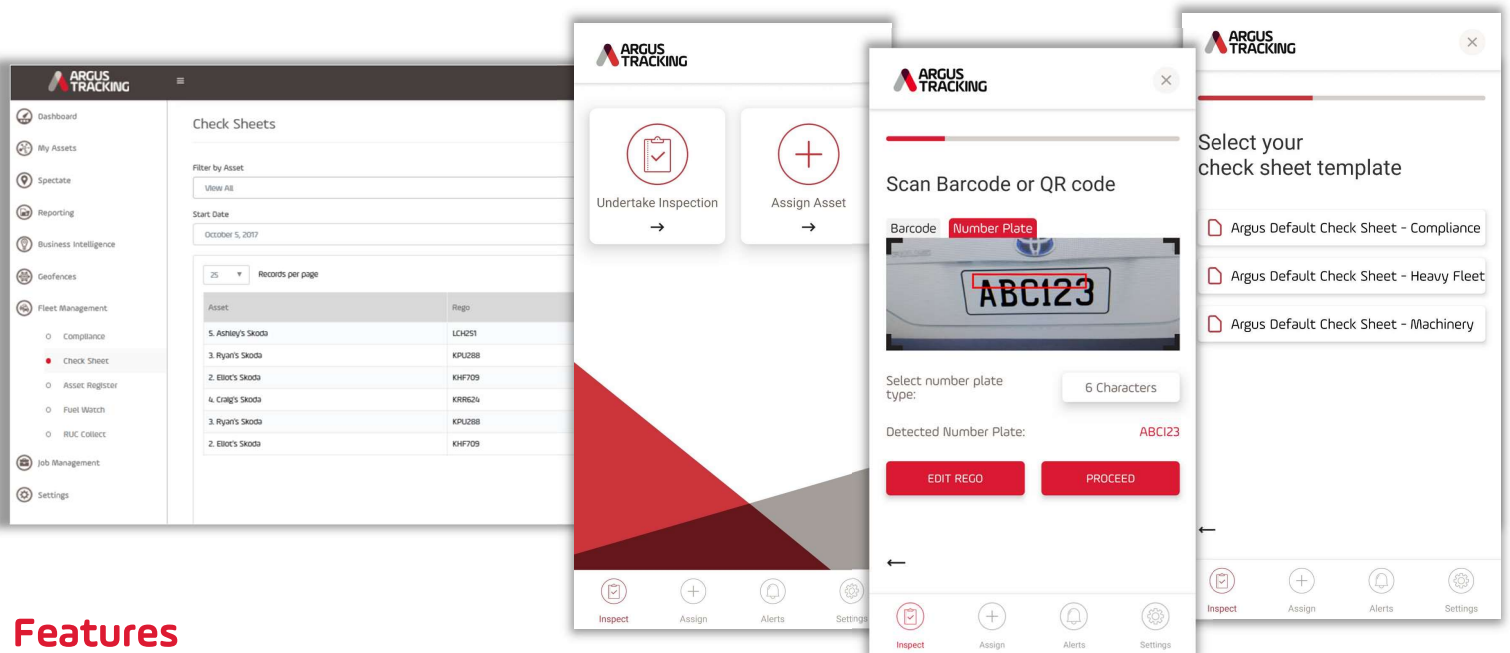

CHECK SHEET

Manage and comply all your assets; from vehicles, machinery, equipment, stock anything you can think of. Use the technology you already have to keep your assets safe and compliant and get your users to help you manage their maintenance.

An easy to use check sheet to keep your fleet safe

Features

- Mobile App (Android & iOS).
- Run multiple Check Sheets fully customised to your operation.
- Users take responsibility to check vital maintenance & safety aspects, ensuring you get the info you need to keep your fleet and assets safe and compliant.
- Scan barcode QR code or numberplate to undertake check & ensure checks are undertaken physically with the asset.
- Get notified only when things need attention, notifications are sent only when an area has failed the check sheet so you can react.
- The onus is on the Drivers to take responsibility for their safety.
- Take a photo of any issues, add notes and submit a signature on screen.
- Easily create or modify your own in-depth customised check sheets from the Argus Hub.
- Check sheets feature categories, questions & descriptions for in-depth detail & organisation.
- Reports are securely stored in un-editable PDF.
- Notify the correct person within your organisation.
- Filter the check sheet portal by different aspects, eg date, driver
- Immediately see the pass/fail status of each check.