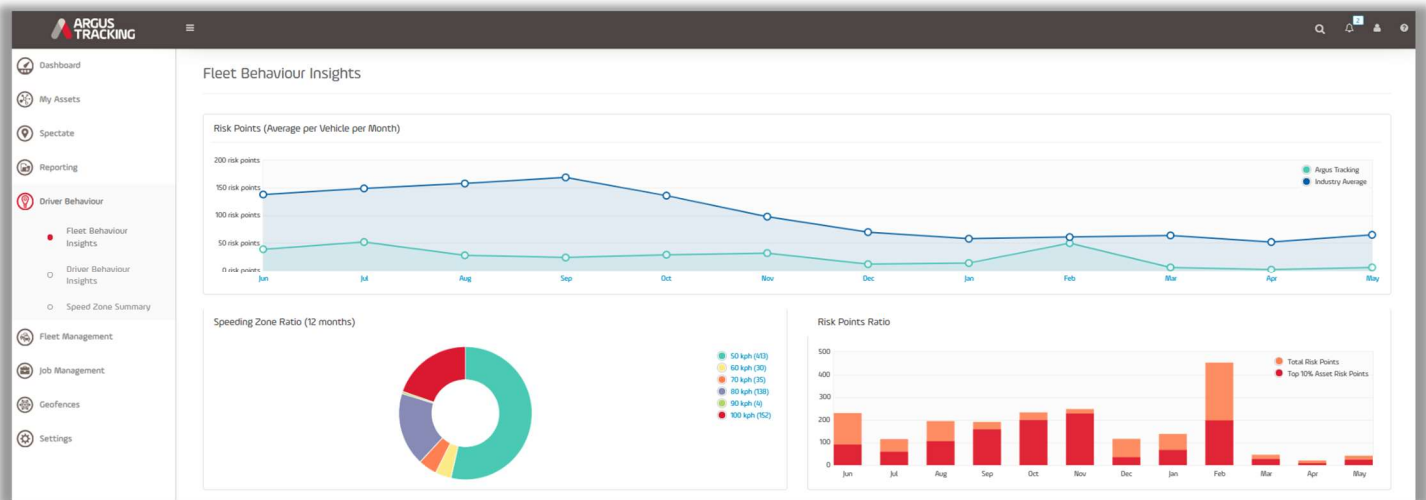

DRIVER ID

Identify who is driving your expensive assets with our easy to use Driver ID tools. Driver login via a dedicated Driver ID iButton.

Simple and effective driver login.

Driver ID
via Argus
Tracking
iButton

Driver ID via iButton

- **Driver login via iButton** – Drivers easily and quickly log in to each vehicle via their individual tag against an installed iButton, assigning them as the driver on reporting.
- **Buzzer** – without iButton login, a buzzer sounds to remind the driver to log in.

Benefits

- Low learning curve for your drivers – Quick and easy to use.
- Know who was driving each vehicle, and when.
- Identify the driver if incidents occur.
- Use the technology that's currently in your drivers' pocket.
- Identify drivers at risk with driver behaviour reporting.
- Meet your Health & Safety requirements.
- Use drivers licence login to guarantee your drivers have their licence with them, a legal requirement.
- Removes the need for driver log books for light fleet.